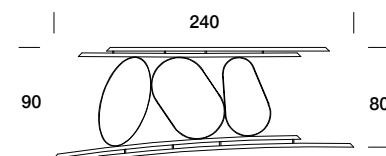

BRERA MIRROR

Struttura in metallo verniciato anti-touch con tre specchi a forma irregolare.

Metal structure with anti-touch coating, featuring three irregularly shaped mirrors.