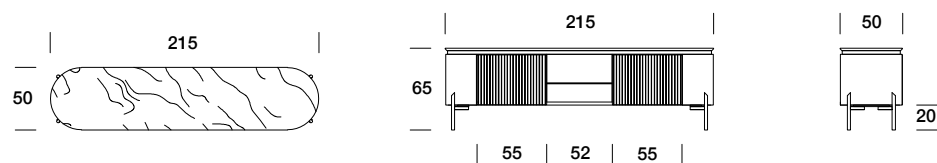

BRERA TV UNIT

TV Unit con struttura in legno e basamento in tubo di metallo verniciato anti-touch abbinabile a tutta la Collezione Brera. Le ante a battente sono disponibili in legno con lavorazione in rilievo (a canaletta) o in cristallo temperato. Interni completamente rivestiti in legno con ripiano in vetro ed illuminazione a led. Vano centrale a giorno. Fianchi rivestiti da tessuto o pelle da scegliere nella vasta gamma di campionario. Il top è disponibile in marmo, legno o vetro.

TV Unit with solid wood structure and metal-tube base coated with anti-touch paint. It can be matched with all the Brera Collection. The hinged doors can be made of wood featuring grooves, or with glass upon request, central open compartment. Wooden sides covered with fabric or leather to be chosen among the covering's selection. Marble, wooden and glass top upon request.